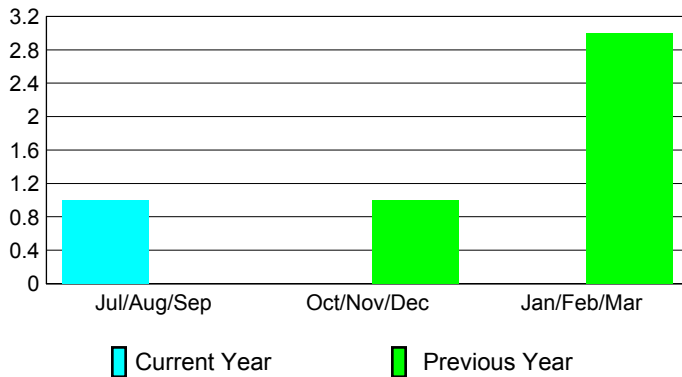

Club Results 2012-2013

Goal, New, Dropped, Gain/Loss

Comparison of Club Gain/Loss

Current Year Compared to the Previous Year

YTD Status Quo Clubs 2012-2013

Status Quo Clubs Compared to Status Quo Members

MEMBERSHIP