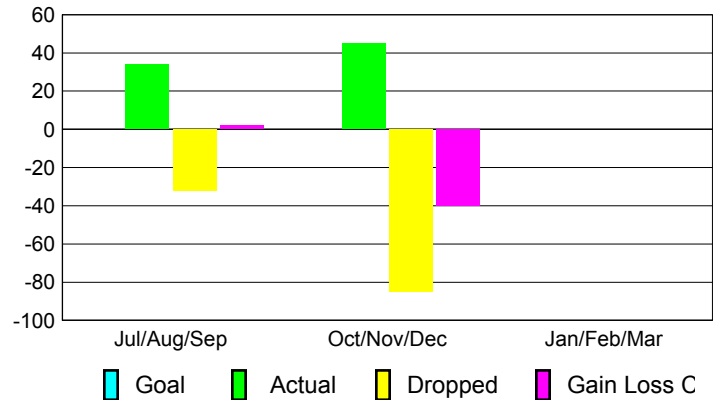

Membership Results 2012-2013

Goal, New, Dropped, Gain/Loss

Comparison of Membership Gain/Loss

Current Year Compared to the Previous Year