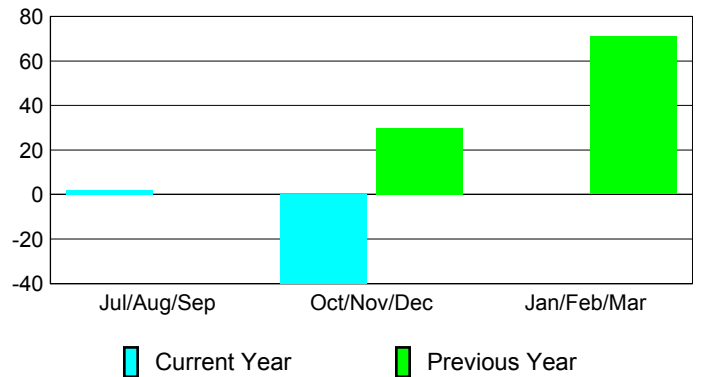

Membership Results 2012-2013

Membership 2011-2012

Month	Net Memb Goal	Actual New Memb	Actual Dropped Memb	Gain/Loss of Memb	Gain/Loss of Memb
Jul/Aug/Sep		34	-32	2	0
Oct/Nov/Dec		45	-85	-40	30
Jan/Feb/Mar					71
Totals		79	-117	-38	101

Membership Results 2012-2013

Goal, New, Dropped, Gain/Loss

Comparison of Membership Gain/Loss

Current Year Compared to the Previous Year

Gender Comparison 2012-2013

Jul/Aug/Sep

Oct/Nov/Dec

Jan/Feb/Mar